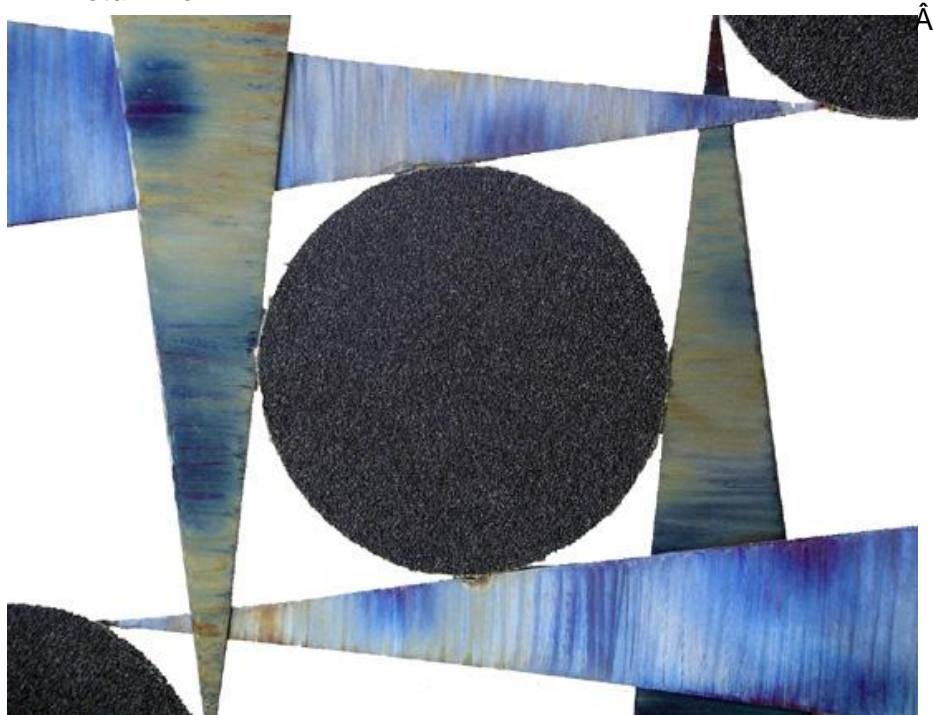

^ ^ Detail View ^ ^

[Vendor Information](#)