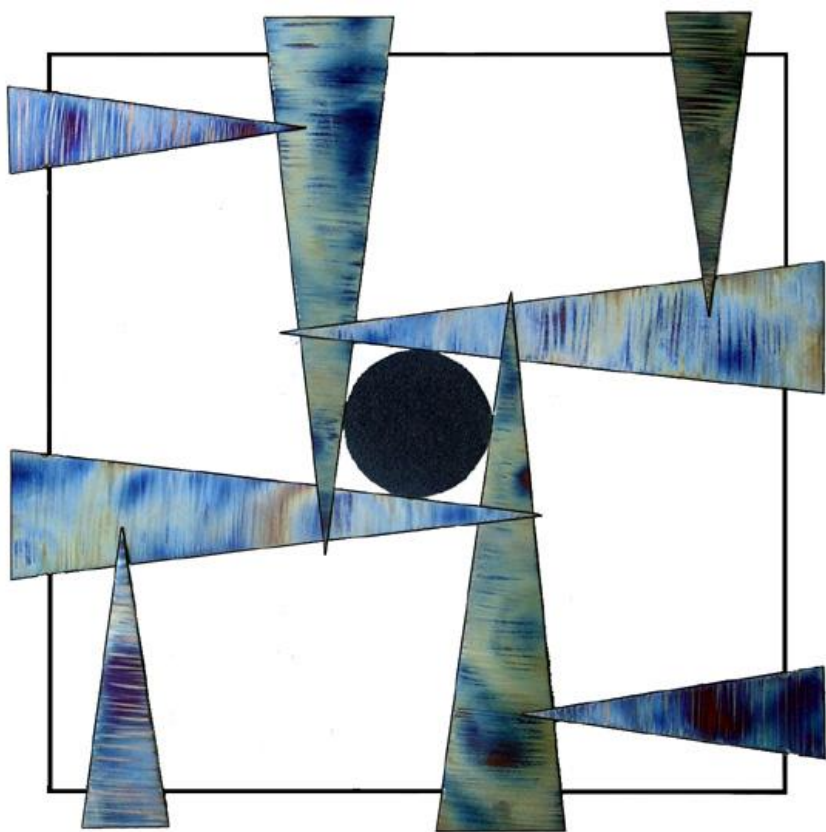

ArtsApart Contemporary Metal Wall Art & Floor Standing Sculpture

ArtsApart Metal Wall Art & 3d Sculpture

Blue Ice

£90.00

Â

Â

BLUE ICE

Title: Blue Ice Medium: Stainless Steel & Mineral Texture
Dimensions: 450 x 450 x 10 mm Description: Blue ice comprises of hand etched stainless steel terminations mounted in a mild steel painted frame, embracing a mineral textured disk, utilizing this lovely icy blue colour that the stainless steel holds in its depths.