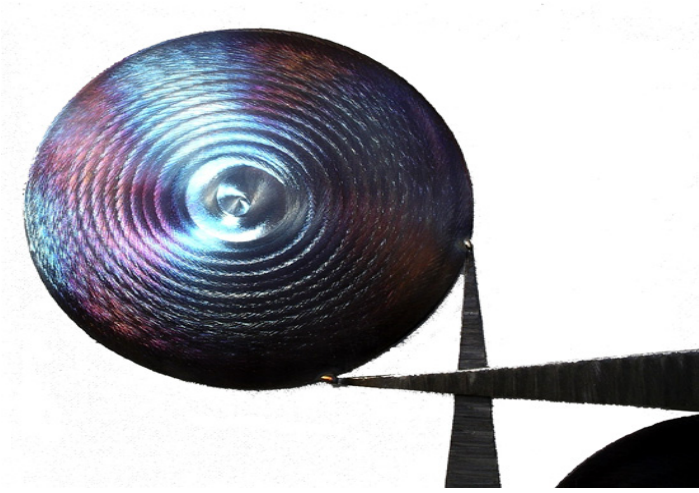

MediumÂ Â Â Â Â Â Â Stainless Steel

Â

Dimensions: 660 mm x 660 mm x 10 mm

^

Description:

Cosmic Force is hand made in Devon (UK) in my own studio and is made from hand cut and etched, abstract stainless steel pieces that are welded together on a mild steel frame.

The steel terminations have been hand etched and hold highly polished & etched, coloured disks that illuminate with the surrounding light.

^

^

^

^

Detail Views

^

A