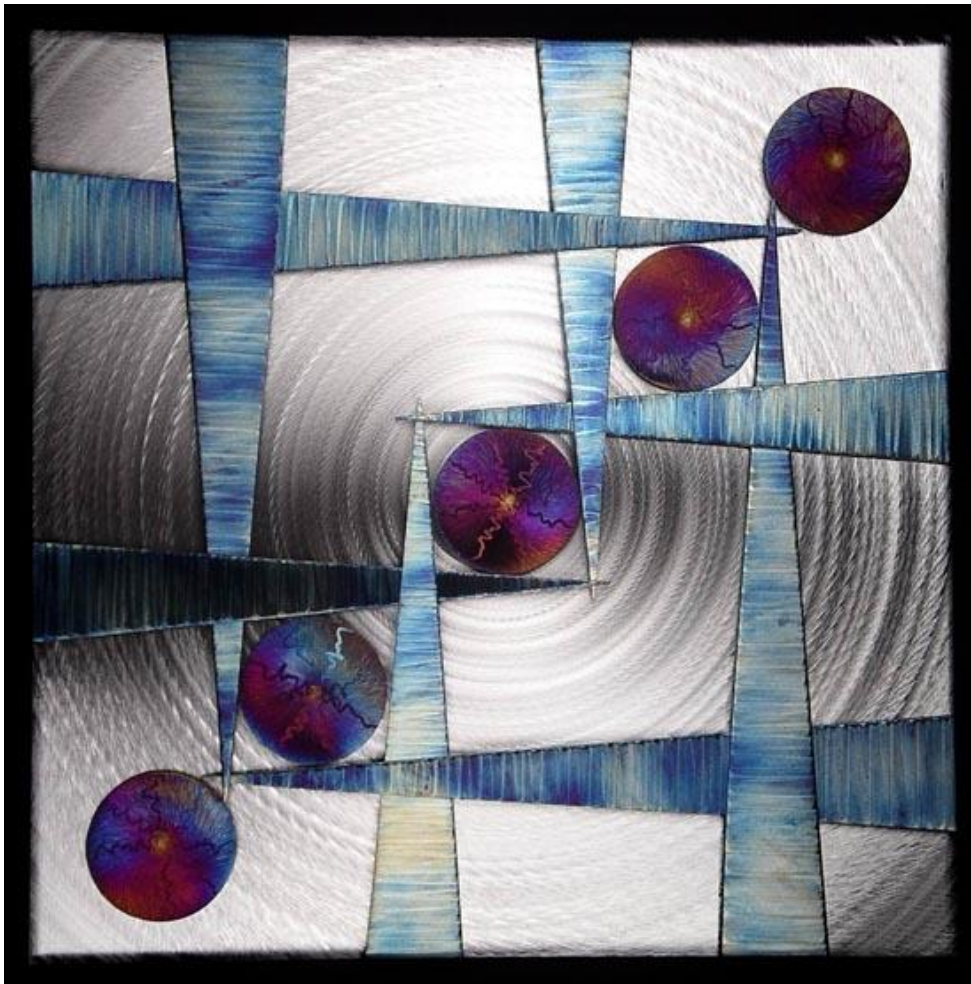

ArtsApart Contemporary Metal Wall Art & Floor Standing Sculpture

ArtsApart Metal Wall Art & 3d Sculpture

DNA Strand

£150.00

Â
Â DNA STRAND

Â

Title: Â Â Â Â Â Â Â Â Â Â Cosmic DNA Strand

Medium: Â Â Â Â Â Â Â Â Stainless Steel & Mineral Texture

Dimensions: Â Â Â Â 350 x 350 x 10

Description: Â Cosmic DNA Strand is an original artwork that comprises of hand etched and colored disks that float between the hand etched, icy blue terminations, mounted on a hand etched stainless steel back plate that forms part of the mild steel black box frame. My interpretation of a strand of DNA from our cosmos. Â